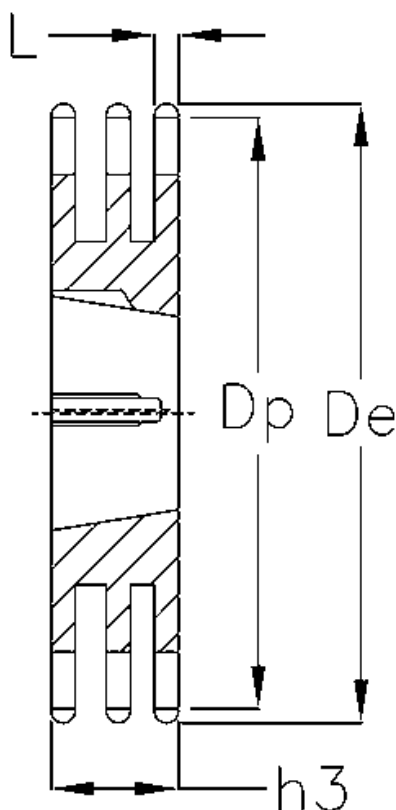

# Data Sheet

Article number: 616033005019

Description: Taperbored sprocket 08 B-3 Z=19 triplex  
for bushing 1210

## Measures

Bush = 1210  
C = 1.3  
Chain = -  
Chain size = 1/2" x 5/16"  
De = 81.7  
Dp = 77.16  
H = 34.9  
h3 = 34.9

Material = Stål  
Number of teeth = 19